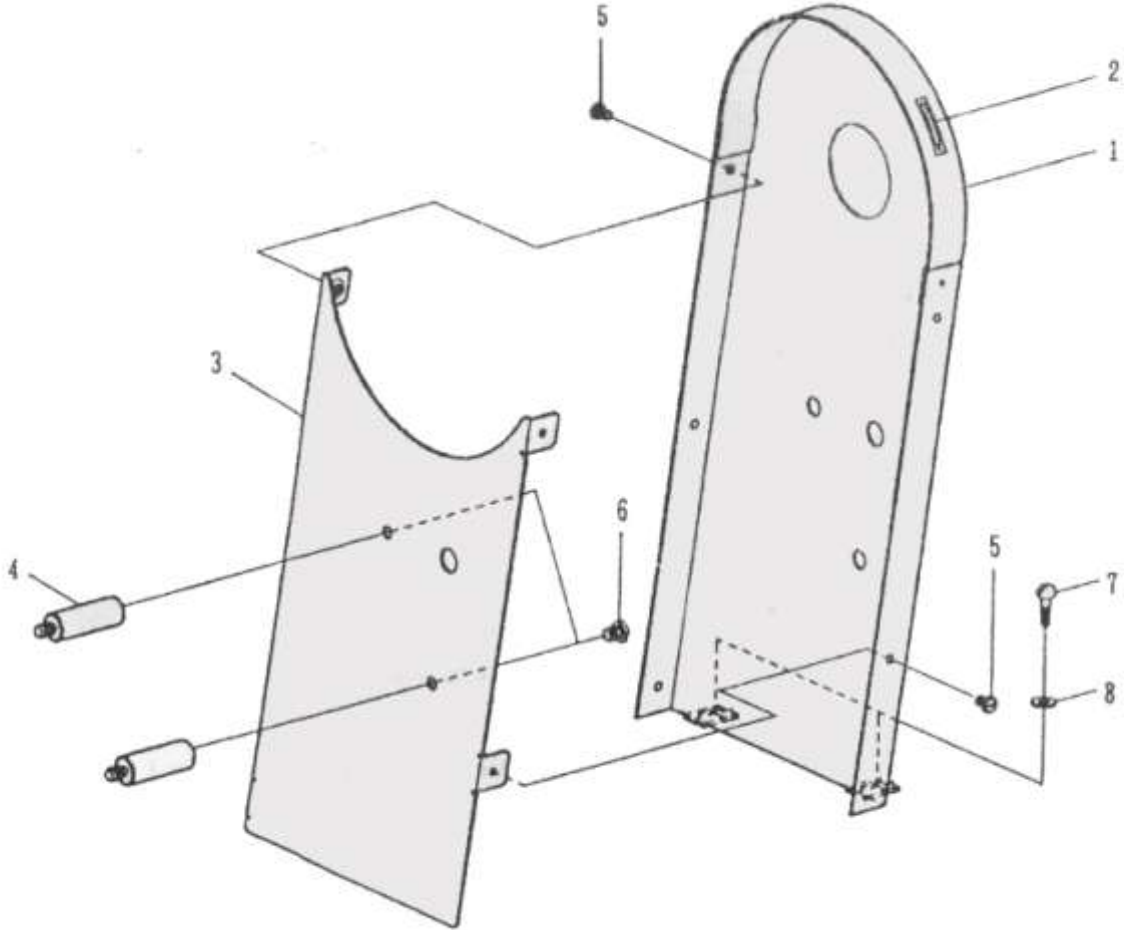

I. KNEE LIFTER COMPONENTS(1/2)

I. KNEE LIFTER COMPONENTS(1/2)

Code	Parts No.	QTY	Name of Part
1	4710340100	1	Presser Bar Lifting Link
2	4710340200	1	Presser Bar Lifting Spring
3	4710340300	1	Presser Bar Lifting Bar
4	4710340400	1	Side Connecting Bar
5	4710340500	1	Link Base
6	4710340600	1	Link Plate
7	4710340700	1	Link Collar
8	4710340800	1	S-Plug
9	ZSB15001	2	Screw 15/64-28 L=6.5
10	ASG15045	2	Hinge Screw D=7.94 L=4.3
11	ZSG15045	1	Hinge Screw D=7.94 L=4.3
12	ZSG15046	1	Hinge Screw D=7.94 L=4.3
13	4710341200	1	Hinge Screw
14	ZSK11037	1	Spring Suspension
15	ZSB15001	2	Screw 15/64-28 L=6.5
16	ZSG16025	1	Hinge Screw D=8.0 L=3.4
17	4710340110	1	Presser Bar Lifting Link

J. BELT COVER COMPONENTS

J. BELT COVER COMPONENTS

Code	Parts No.	QTY	Name of Part
1	4710335100	1	Belt Cover A
2	4710335400	1	Direction Lavel
3	4710335200	1	Belt Cover B
4	4710335300	2	Belt Cover Stud
5	ZSB11008	5	Screw 11/64-40 L=5
6	ZSB15001	2	Screw 15/64-28 L=6.5
7	ZMT05003	2	Wood Screw D=8.3 L=18
8	WA059005	2	Washer 5x10.5x1