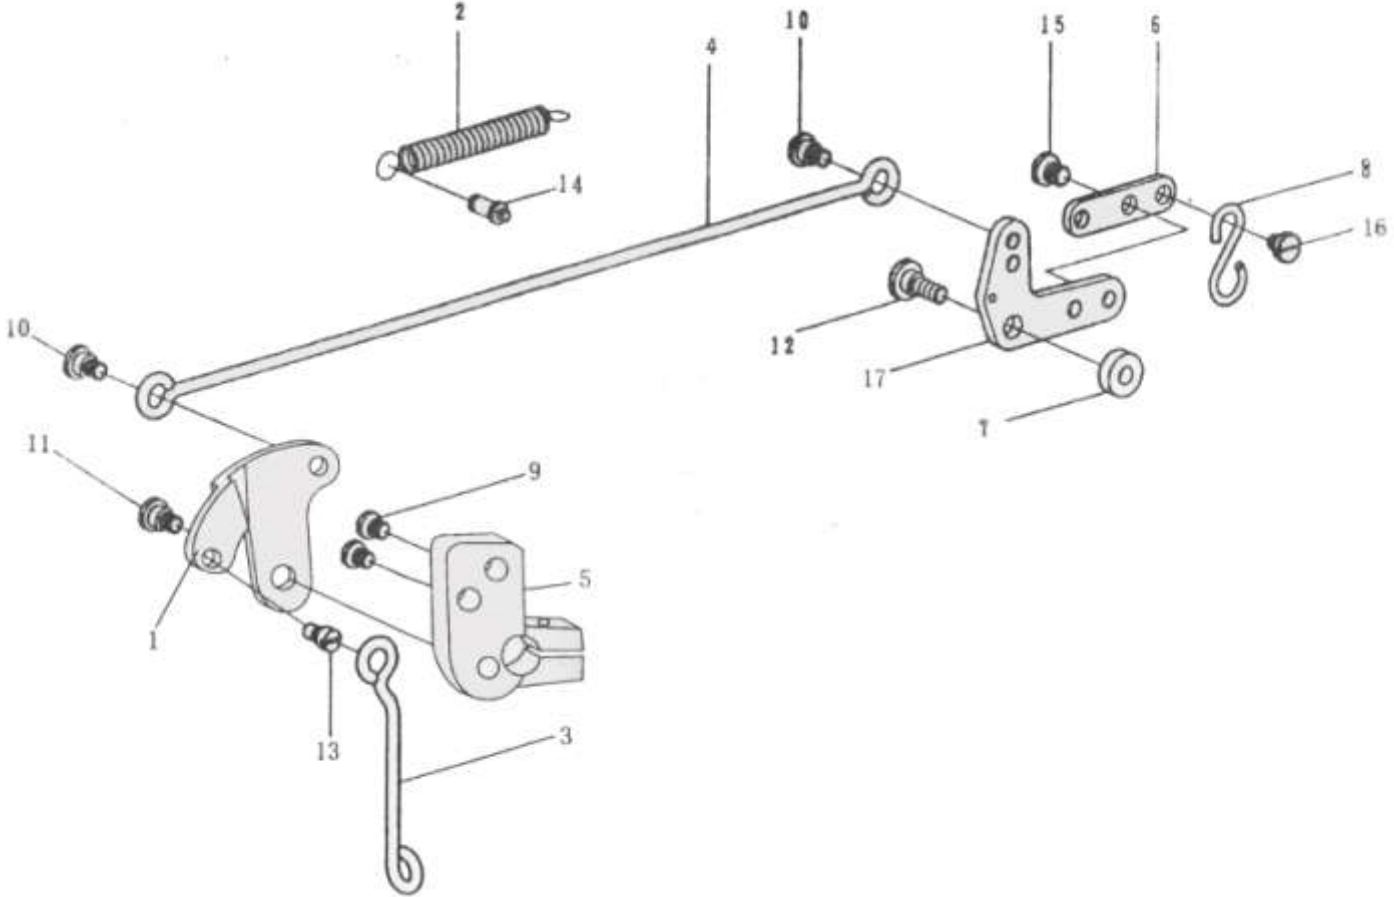

I. KNEE LIFTER COMPONENTS(1/2)

I. KNEE LIFTER COMPONENTS(1/2)

Code	Parts No.	QTY	Name of Part
1	4710340100	1	Presser Bar Lifting Link
2	4710340200	1	Presser Bar Lifting Spring
3	4710340300	1	Presser Bar Lifting Bar
4	4710340400	1	Side Connecting Bar
5	4710340500	1	Link Base
6	4710340600	1	Link Plate
7	4710340700	1	Link Collar
8	4710340800	1	S-Plug
9	ZSB15001	2	Screw 15/64-28 L=6.5
10	ASG15045	2	Hinge Screw D=7.94 L=4.3
11	ZSG15045	1	Hinge Screw D=7.94 L=4.3
12	ZSG15046	1	Hinge Screw D=7.94 L=4.3
13	4710341200	1	Hinge Screw
14	ZSK11037	1	Spring Suspension
15	ZSB15001	2	Screw 15/64-28 L=6.5
16	ZSG16025	1	Hinge Screw D=8.0 L=3.4
17	4710340110	1	Presser Bar Lifting Link

J. BELT COVER COMPONENTS

J. BELT COVER COMPONENTS

Code	Parts No.	QTY	Name of Part
1	4710335100	1	Belt Cover A
2	4710335400	1	Direction Lavel
3	4710335200	1	Belt Cover B
4	4710335300	2	Belt Cover Stud
5	ZSB11008	5	Screw 11/64-40 L=5
6	ZSB15001	2	Screw 15/64-28 L=6.5
7	ZMT05003	2	Wood Screw D=8.3 L=18
8	WA059005	2	Washer 5x10.5x1