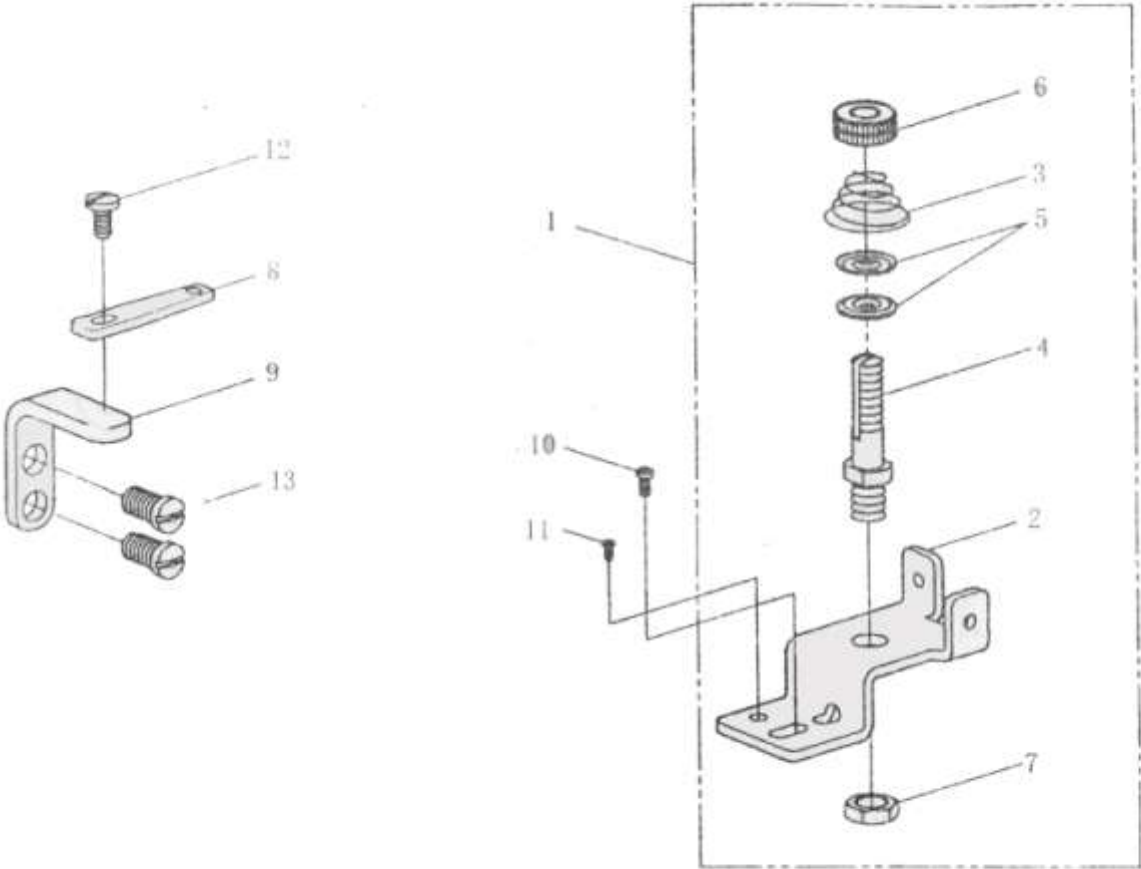

H. THREAD WINDER & THREAD GUIDE COMPONENTS(2/2)

H. THREAD WINDER & THREAD GUIDE COMPONENTS(2/2)

Code	Parts No.	QTY	Name of Part
1	4710313005	1	Thread Winder Guide Base Asm.
2	4710313000	(1)	Thread Winder Guide Base
3	4710313100	(1)	Tension Spring
4	4712310100	(1)	Tread Tension Post
5	A1025-0A	(2)	Tension Disk
6	ZSN16004	(1)	Tread Tension Stud Nut
7	ZSL18003	(1)	Nut 9/32-28
8	4710322200	1	Thread Guide
9	4710322300	1	Guide Bracket
10	ZSB11015	1	Screw 11/64-40 L=8.5
11	ZSB08001	1	Screw 1/8-44 L=6
12	ZSB09047	1	Screw 9/64-40 L=7
13	ZSB15004	2	Screw 15/64-28 L=10.5